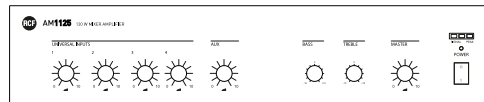

AM 1125

120 W MIXER AMPLIFIER

Description

AM 1125 is a 120W mixer-amplifier with 5 audio inputs. Audio input 1 has phantom power supply and get the priority over the other audio inputs through an external command or automatically thanks to the VOX circuit. Dual RCA connectors can be used to link stereo (unbalanced) sound sources (e.g. CD, MP3 players, tuners, etc.). The amplifier output is available both for low impedance loudspeakers (min. 4 Ohm) or 70/100 V constant voltage lines (for loudspeakers with 70/100 V line transformers). It can also be powered by batteries (24 V dc voltage), in order to ensure its proper operation even when the mains supply is unavailable.

TECHNICAL SPECIFICATIONS

Amplifier specifications	Output Power	1 x 120 W @ 4 ohm
	Output power @ 100 V	1 x 120 W @ 100 V
	Frequency Response (-3dB)	60 Hz ÷ 15000 Hz
	SNR Analog inputs ("A" weighted)	>85 dB
	Crosstalk	<85 dB
	Distortion (THD+N) @ 1 kHz nominal power	<1.5 %
Input section	Total number of inputs	5
	Line inputs	1
	Line connectors	RCA
	Mic+Line inputs	4
	Mic+Line connectors	RCA, XLR
	Mic+Line Phantom	18 V DC
	VOX	Yes
Output section	Paging connectors	XLR
	General Purpose Inputs (GPI)	1
	Signal output number	1
	Signal output connectors	RCA
Processing	Power output connectors	Euroblock
	Tone controls	Yes
Configuration and control	Configuration	Front panel
	Protections	Cooling
Short circuit		Yes
Thermal		Yes
DC		Yes
Fuses		Yes
Power requirement	Operating voltage	220-240/115 V- 50/60Hz
	Voltage selection	External
	DC power	Yes
	DC power value	24 V
	Power consumption	350 W