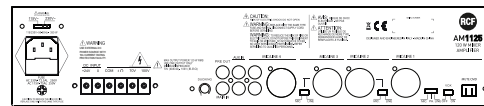

AM 1125

120 W MIXER AMPLIFIER

Description

AM 1125 is a 120W mixer-amplifier with 5 audio inputs. Audio input 1 has phantom power supply and get the priority over the other audio inputs through an external command or automatically thanks to the VOX circuit. Dual RCA connectors can be used to link stereo (unbalanced) sound sources (e.g. CD, MP3 players, tuners, etc.). The amplifier output is available both for low impedance loudspeakers (min. 4 Ohm) or 70/100 V constant voltage lines (for loudspeakers with 70/100 V line transformers). It can also be powered by batteries (24 V dc voltage), in order to ensure its proper operation even when the mains supply is unavailable.

TECHNICAL SPECIFICATIONS

Amplifier specifications	Output Power	1 x 120 W @ 4 ohm
	Output power @ 100 V	1 x 120 W @ 100 V
	Frequency Response (-3dB)	60 Hz ÷ 15000 Hz
	SNR Analog inputs ("A" weighted)	>85 dB
	Crosstalk	<85 dB
	Distortion (THD+N) @ 1 kHz nominal power	<1.5 %
Input section	Total number of inputs	5
	Line inputs	1
	Line connectors	RCA
	Mic+Line inputs	4
	Mic+Line connectors	RCA, XLR
	Mic+Line Phantom	18 V DC
	VOX	Yes
Output section	Paging connectors	XLR
	General Purpose Inputs (GPI)	1
	Signal output number	1
	Signal output connectors	RCA
Processing	Power output connectors	Euroblock
	Tone controls	Yes
Configuration and control	Configuration	Front panel
	Protections	Cooling
Short circuit		Yes
Thermal		Yes
DC		Yes
Fuses		Yes
Power requirement	Operating voltage	220-240/115 V- 50/60Hz
	Voltage selection	External
	DC power	Yes
	DC power value	24 V
	Power consumption	350 W

AM 1125

120 W MIXER AMPLIFIER

Standard compliance	Safety agency	CE compliant
Physical specifications	Cabinet/Case Material	Metal
	Color	Black
	Rack mounting	19", 2U
Size	Height	88 mm / 3.46 inches
	Width	431 mm / 16.97 inches
	Depth	385 mm / 15.16 inches
	Weight	7.3 kg / 16.09 lbs