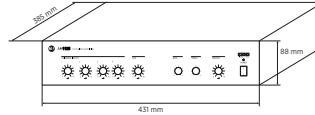

TECHNICAL SPECIFICATIONS

Amplifier specifications	Output Power	1 x 120 W @ 4 ohm
	Output power @ 100 V	1 x 120 W @ 100 V
	Frequency Response (-3dB)	60 Hz ÷ 15000 Hz
	SNR Analog inputs ("A" weighted)	>85 dB
	Crosstalk	<85 dB
	Distortion (THD+N) @ 1 kHz nominal power	<1.5 %
Input section	Total number of inputs	5
	Line inputs	1
	Line connectors	RCA
	Mic+Line inputs	4
	Mic+Line connectors	RCA, XLR
	Mic+Line Phantom	18 V DC
	VOX	Yes
Output section	Paging connectors	XLR
	General Purpose Inputs (GPI)	1
	Signal output number	1
	Signal output connectors	RCA
Processing	Power output connectors	Euroblock
	Tone controls	Yes
Configuration and control	Configuration	Front panel
	Protections	Cooling
Short circuit		Yes
Thermal		Yes
DC		Yes
Fuses		Yes
Power requirement	Operating voltage	220-240/115 V- 50/60Hz
	Voltage selection	External
	DC power	Yes
	DC power value	24 V
	Power consumption	350 W

AM 1125

120 W MIXER AMPLIFIER

Standard compliance	Safety agency	CE compliant
Physical specifications	Cabinet/Case Material	Metal
	Color	Black
	Rack mounting	19", 2U
Size	Height	88 mm / 3.46 inches
	Width	431 mm / 16.97 inches
	Depth	385 mm / 15.16 inches
	Weight	7.3 kg / 16.09 lbs